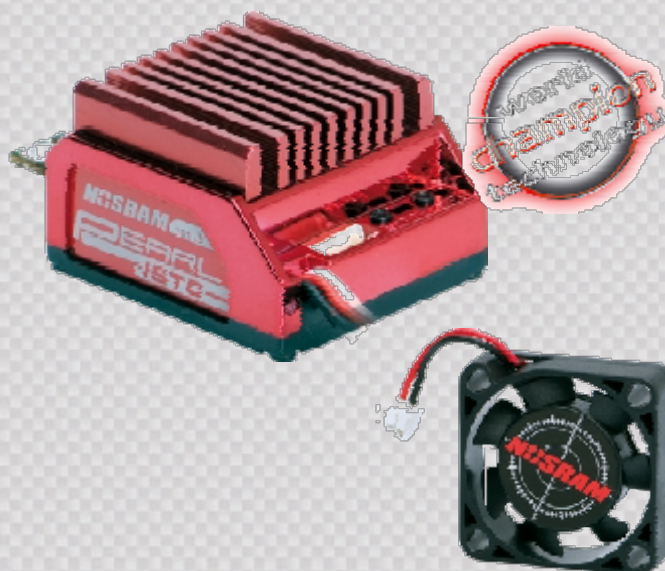

All new brake design – stronger push-brake and 10 autobrake settings for perfect adjustment

Extra small 30.5x34.0x16.0mm

Smart-Temp-Read-Out-System 2

Sensored technology

LiPo + 4, 5 and 6 cell optimized

Smart-cell system

Forward/brake

3.3mm² power wire

3-way protection-system

B.E.C. 6.0V/3.0A

Brushless: over 2.5 turns

Plugged fan

Complying with the following federations:

Order #	Type
90900	NOSRAM Pearl Evolution
90950	NOSRAM Pearl Evolution ISTC